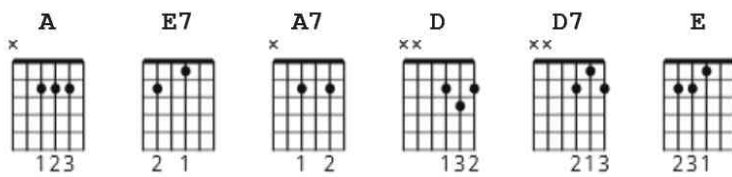

## CHORDS

[Intro]

**A E7 A E7 A**

[Verse 1]

**A A7 A**

Put on your red dress baby,

**A7 A**

'Cause we're going out to night.

**D D7**

Put on your red dress baby,

**D A**

'Cause we're going out to night.

**E7 E**

You better wear some boxing gloves

**E7 E A E7**

In case a fool might wanna fight.

Wear your wig hat on your head.

**E7 E**

I'm pretty sure now baby

**D** **A**  
Wear your wig hat on your head.

**E7** **E** **A** **E7**  
'Cause you know, you're gonna knock 'em dead.

[Verse 3]

**A** **A7** **A**  
Put on your high-heel sneakers,

**A7** **A**  
wear your wig hat on your head.

**D** **D7**  
Put on your high-heel sneakers,

**D** **A**  
Wear your wig hat on your head.

**E7** **E**  
I'm pretty sure now darlin

**E7** **E** **A**  
'Cause you know, you're gonna knock 'em dead.